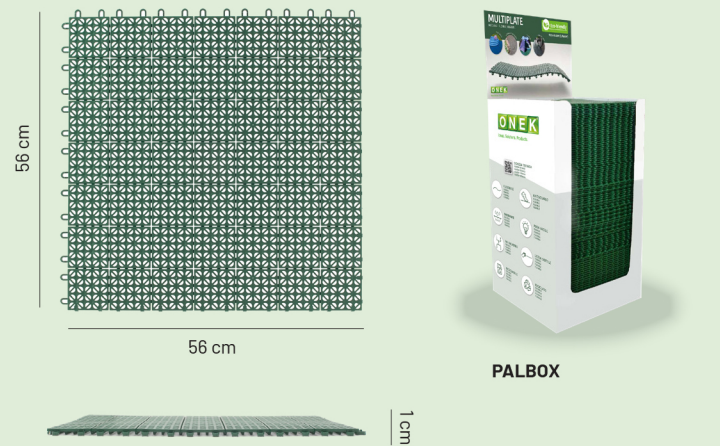

Multiplate line

Multipurpose flooring 30x30 / 56x56 for outdoors
in recycled material, draining and flexible

SUITABLE FOR ALL TYPE OF
SURFACE (GRASS, GRAVEL,
CONCRETE, ETC..)

What's MULTIPLATE?

Place it any and everywhere: no problem. Lawn, concrete, sand,...? Multiplate with its flexibility can be placed on any surface with a perfect result.

COLORS: