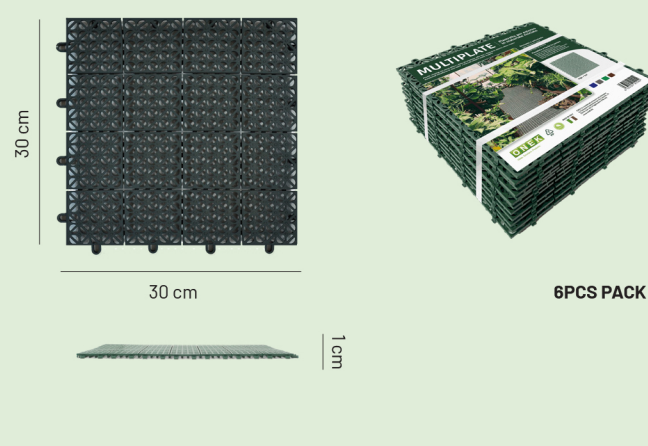

COLORS:

56x56

3,2 pcs/sqm

LOGISTIC DETAILS

PACKAGING

Single piece with display box

STANDARD PLT

60X60X120 cm | stackable

DISPLAYS/TRUCK
176

PIECES/DISPLAY
110

PCS/TRUCK

19360 pcs

30x30

11 pcs/sqm

LOGISTIC DETAILS

PACKAGING

Pack with plastic strap and leaflet

STANDARD PLT

100X100X60 cm | stackable

PLT/TRUCK
104

PACKS/PALLET
81

PACKS/TRUCK

8424 pcs

POLYMERS

FEATURES & INNOVATION

Affordable
Non-toxic
Inert to water and humidity

CUSTOMER BENEFITS

- → Perfect trade off among durability, quality and price;
- → It does not contain and release toxic substances;
- → It does not rot and mold & mildew resistant;

MULTIPLATE

FEATURES & INNOVATION

Flexible
Multipurpose

CUSTOMER BENEFITS

- → Suitable for all type of surface (can be installed on all kind of support as lawn, sand, concrete or others);
- → For indoor and outdoor use as flooring, mat, draining surface and as an homogeneous base for different uses;

ONEK by Pontarolo Engineering

Via Clauzetto, 20 - 33078 San Vito al Tagliamento (PN) - Italy
Tel. + 39 0434 857010 / Fax + 39 0434 857014 / E-mail: info@onek.biz | www.onek.biz